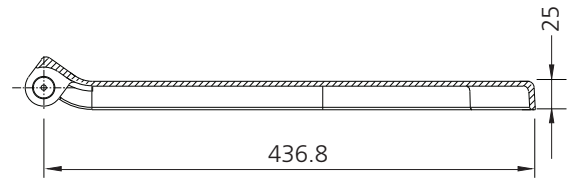

# Naples

NA5011

White Toilet Seat

All dimensions in mm