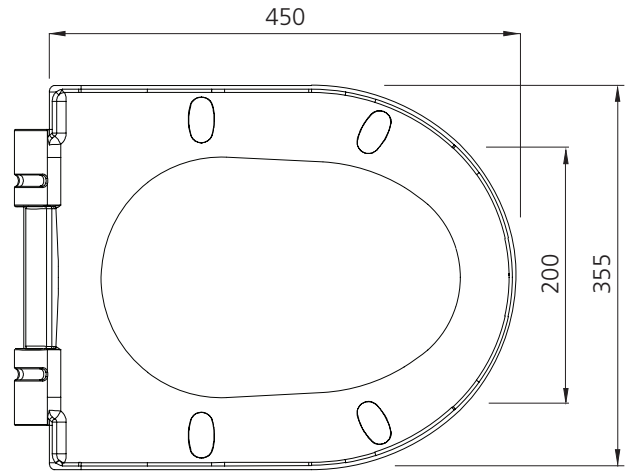

# Naples

NA5011

White Toilet Seat

All dimensions in mm