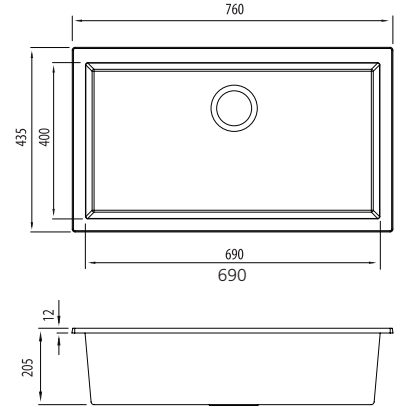

Santorini

Italian made

All dimensions in mm

ST-BL1590U

Black Mega Bowl Undermount Sink

Specifications /

Sink size	760W x 435H mm
Bowl size	Mega Bowl 690W x 400H x 200D / 55L
Construction	Moulded granite
Material	80% granite and quartz particles and 20% acrylic
Installation	Undermount
Fixings	Available on request
Min cabinet size	800 mm
Tap holes	N/A
Waste fittings	1 x 90 mm basket waste included
Overflow	Not available
Carton size	670 x 560 x 280 mm
Weight	16 kg
Warranty	Lifetime manufacturer's warranty (refer to oliveri.com.au)
Maintenance and care instructions	Clean the sink regularly with warm water, a liquid detergent and a soft cloth. Do not use abrasive powders or creams and avoid chemically aggressive detergents. Generic stains should be removed immediately with very hot water and a cleaning product. For organic stains which are especially difficult to remove, it is recommended that you fill the sink with a highly diluted organic cleaner such as bleach and let stand overnight. The next morning, rinse with warm water and a soft cloth.