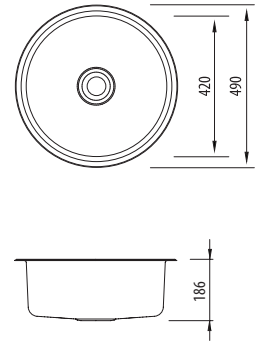

# Solitare

Proudly Aussie made

All dimensions in mm

## LR510

Round Bowl Topmount Or Undermount Sink

### Specifications /

<b>Sink size</b>	490W x 490H mm
<b>Bowl size</b>	Round Bowl 420W x 180D / 24L
<b>Construction</b>	Single piece
<b>Material</b>	304 grade, 18/10 polished stainless steel (0.8 mm thick)
<b>Installation</b>	Topmount or undermount
<b>Fixings</b>	Adjustable clips and sealing foam supplied
<b>Min cabinet size</b>	500 mm
<b>Tap holes</b>	N/A
<b>Waste fittings</b>	1 x 90 mm basket waste included
<b>Overflow</b>	Not available
<b>Carton size</b>	574 x 574 x 230 mm
<b>Weight</b>	4 kg
<b>Warranty</b>	Lifetime manufacturer's warranty (refer to <a href="http://oliveri.com.au">oliveri.com.au</a> )
<b>Maintenance and care instructions</b>	All surfaces should be cleaned with mild liquid detergent or soap and water. To maintain the shine on your Oliveri stainless steel sink, we recommended the use of any of the easy to obtain, non-abrasive stainless steel cleaners or metal polishes.