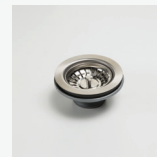

Included accessories /

AC14
Basket Waste