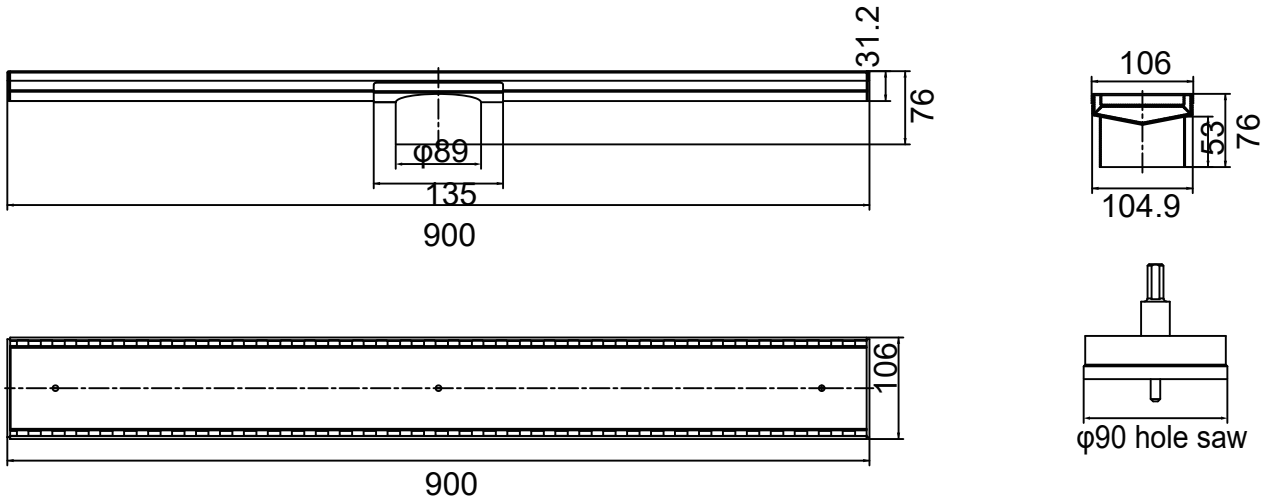

Tile Insert V Channel Floor Grate 89mm Outlet

SPECIFICATION

PRODUCT CODE	FG001
MATERIAL	304 stainless steel
SIZE	900*106*76mm
WATERMARK LICENSE	WM-032203
WARRANTY	10 years warranty

AVAILABLE FINISH

	GUN METAL NRFG001HSGM		BRUSHED NICKEL NRFG001HSBN
	BRUSHED BRONZE NRFG001HSBZ		BRUSHED GOLD NRFG001HSBG
	MATTE BLACK NRFG001HSMB		

Note:

11.2mm deep insert can accommodate up to 10mm tile+adhesive