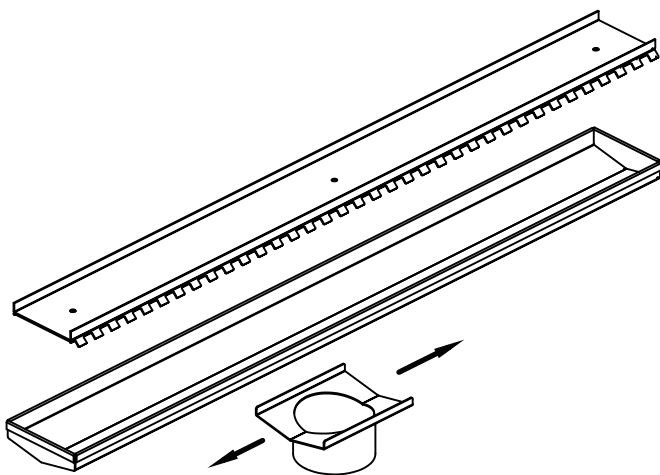

Tile Insert V Channel Floor Grate 89mm Outlet

SPECIFICATION

PRODUCT CODE	FG001
MATERIAL	304 stainless steel
SIZE	900*106*76mm
WATERMARK LICENSE	WM-032203
WARRANTY	10 years warranty

AVAILABLE FINISH

	GUN METAL NRFG001HSGM		BRUSHED NICKEL NRFG001HSBN
	BRUSHED BRONZE NRFG001HSBZ		BRUSHED GOLD NRFG001HSBG
	MATTE BLACK NRFG001HSMB		

Note:

11.2mm deep insert can accommodate up to 10mm tile+adhesive