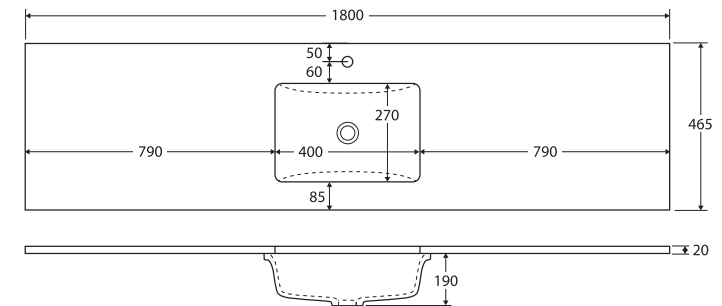

## SINGLE BOWL UNDERMOUNTED BASIN-TOP 1800MM

### Features

- 20mm thick, engineered quartz stone
- Gloss white ceramic undermounted basin, with overflow
- Stone top and basin are delivered pre-joined
- Requires 32mm waste, with overflow (not included)
- 12 o'clock tap hole as standard
  - For 3 tap holes add \$50 per bowl to the price and '-3' to the end of the code e.g. SC180-S-3
  - For no tap holes add \$400 per bowl to the price and '-0' to the end of the code e.g. SC180-S-0. (SPECIAL ORDER ONLY – allow 1-2 weeks for delivery)

While we aim to ensure specifications are correct at the time of publication, Fienza reserves the right to make modifications without prior notice. Physical colour may vary from image shown. All measurements are shown in millimetres. Always use physical product measurements for mark-ups and roughing-in as the technical drawing may differ from actual product received. Tapware not included.