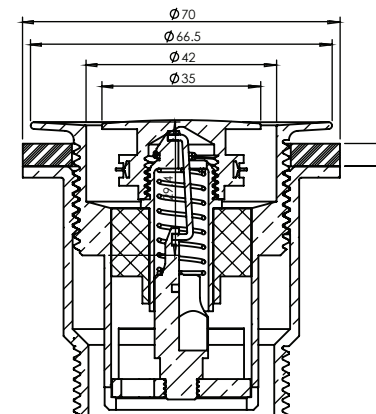

BATH POP DOWN® 40mm

PLUG & WASTES

- ✔ Suits bath with 40mm outlet. No Overflow
- ✔ Innovative quick remove cartridge
- ✔ Lifetime replacement guarantee on cartridge
- ✔ World Wide Patents Granted or Pending

CODE	OUTLET SIZE	FINISH	CTN QTY
21811.01	40mm	Chrome	36

Available Finishes

Note: .04 Polished Brass (Raw/Living Finish)