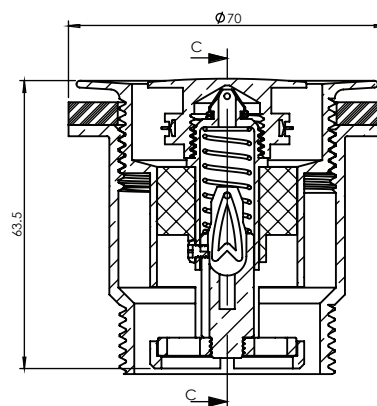

BATH POP DOWN® 40mm

PLUG & WASTES

- ✔ Suits bath with 40mm outlet. No Overflow
- ✔ Innovative quick remove cartridge
- ✔ Lifetime replacement guarantee on cartridge
- ✔ World Wide Patents Granted or Pending

CODE	OUTLET SIZE	FINISH	CTN QTY
21811.01	40mm	Chrome	36

Available Finishes

Note: .04 Polished Brass (Raw/Living Finish)