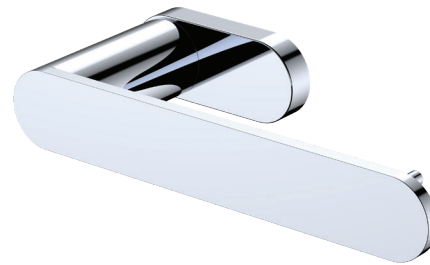

Empire Slim TOILET ROLL HOLDER

Features

- Slim, rounded design
- High-strength mounting brackets
- Made from stainless steel

Please Note: These products may have a visible Fienza logo.

Available in

Electroplated
Chrome
88903

Electroplated
Matte Black
88903B

PVD
Brushed Nickel
88903BN

PVD
Brushed Copper
88903CO

PVD
Urban Brass
88903UB

Cleaning & Care

- Regularly clean with mild soapy water using a microfibre cloth.
- In highly polluted or coastal locations, we recommend cleaning 2-3 times per week.
- Do not use harsh detergents, bleach, cream cleansers or citrus based cleaners. These substances are abrasive and will damage the surface.
- Do not use undue pressure and wipe in one direction only.