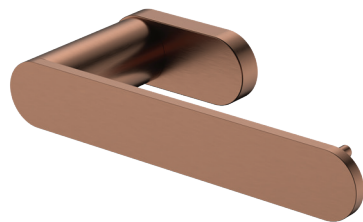

Empire Slim TOILET ROLL HOLDER

Features

- Slim, rounded design
- High-strength mounting brackets
- Made from stainless steel

Please Note: These products may have a visible Fienza logo.

Available in

Electroplated
Chrome
88903

Electroplated
Matte Black
88903B

PVD
Brushed Nickel
88903BN

PVD
Brushed Copper
88903CO

PVD
Urban Brass
88903UB

Cleaning & Care

- Regularly clean with mild soapy water using a microfibre cloth.
- In highly polluted or coastal locations, we recommend cleaning 2-3 times per week.
- Do not use harsh detergents, bleach, cream cleansers or citrus based cleaners. These substances are abrasive and will damage the surface.
- Do not use undue pressure and wipe in one direction only.