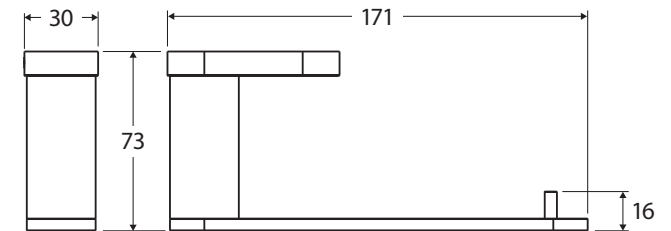

Empire Slim TOILET ROLL HOLDER

Features

- Slim, rounded design
- High-strength mounting brackets
- Made from stainless steel

Please Note: These products may have a visible Fienza logo.

Available in

Electroplated
Chrome
88903

We aim to ensure that specifications are correct at the time of publication. All measurements are shown in millimetres. Always use measurements of actual product received for final specification as the technical drawing may contain differences. Due to printing limitations, physical colour may vary from the image shown. Fienza reserves the right to make modifications without prior notice.