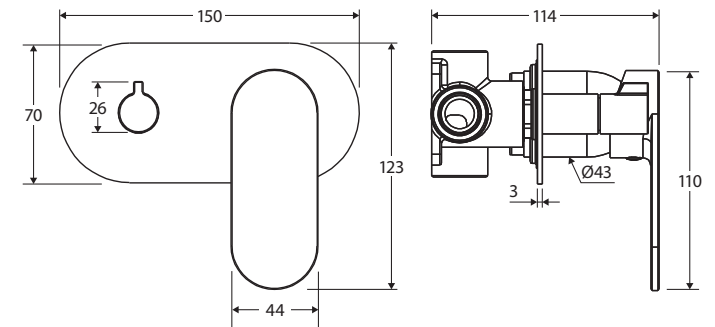

Empire Slim

WALL DIVERTER MIXER

LARGE OVAL PLATE,
HORIZONTAL

Features

- Designed for shower and bath
- High quality European cartridge (35mm)
- Made from stainless steel
- WELS rating not required

Please note: This product may have a visible Fienza or Watermark logo.

We aim to ensure that specifications are correct at the time of publication. All measurements are shown in millimetres. Always use measurements of actual product received for final specification as the technical drawing may contain differences. Due to printing limitations, physical colour may vary from the image shown. Fienza reserves the right to make modifications without prior notice.