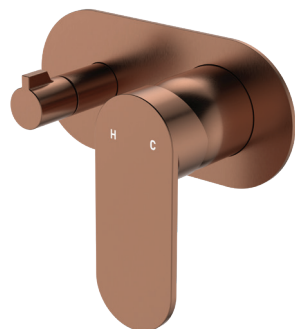

Empire Slim

WALL DIVERTER MIXER

LARGE OVAL PLATE,
HORIZONTAL

Features

- Designed for shower and bath
- High quality European cartridge (35mm)
- Made from stainless steel
- WELS rating not required

Please note: This product may have a visible Fienza or Watermark logo.

Lead Free*

Available in

Electroplated
Chrome
234112-LF

Electroplated
Matte Black
234112B-LF

PVD
Brushed Nickel
234112BN-LF

PVD
Brushed Copper
234112CO-LF

PVD
Urban Brass
234112UB-LF

Cleaning & Care