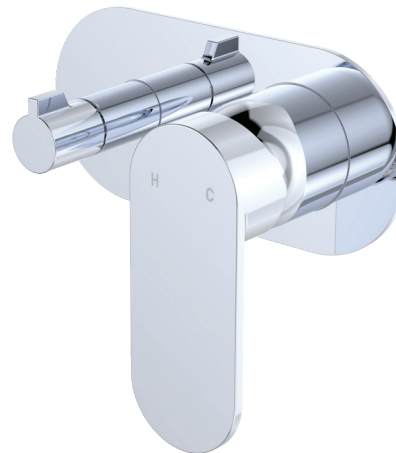

Empire Slim

WALL DIVERTER MIXER

LARGE OVAL PLATE,
HORIZONTAL

Features

- Designed for shower and bath
- High quality European cartridge (35mm)
- Made from stainless steel
- WELS rating not required

Please note: This product may have a visible Fienza or Watermark logo.

Lead Free*

Available in

Electroplated
Chrome
234112-LF

Electroplated
Matte Black
234112B-LF

PVD
Brushed Nickel
234112BN-LF

PVD
Brushed Copper
234112CO-LF

PVD
Urban Brass
234112UB-LF

Cleaning & Care