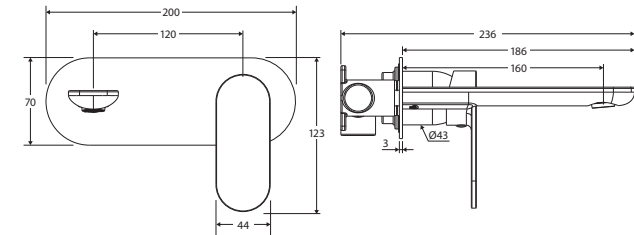

Empire Slim

BASIN/BATH WALL MIXER SET

OVAL PLATE,
200 MM OUTLET

Features

WELS 6 Star rated, 4L/min when installed over basin

- Slim, rounded outlet
- Swivel basin aerator
- Free flow aerator included for bath installation
- High quality European cartridge (35mm)
- Made from lead-free brass* and stainless steel

Please note: This product may have a visible Fienza or Watermark logo.

*Defined as containing less than 0.25% lead.