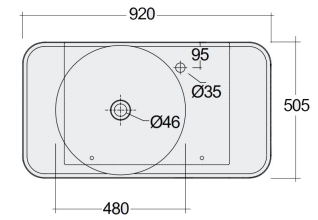

## TECHNICAL SPECIFICATIONS

Suite:	RAK-VALET
Type:	Wall Hung
Dimensions:	920 x 505 mm
Weight:	30 Kg
Color:	Alpine White
Shape of basin:	Compact Oval

Code	Name
VALWB09201AWHA	RAK-VALET COUNTERTOP / WALL HUNG WASHBASIN 92 CM RIGHT LEDGE - ALPINE WHITE
DUO002AWHA	RAK-DUO