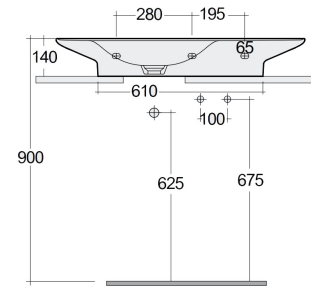

## TECHNICAL SPECIFICATIONS

Suite:	RAK-VALET
Type:	Wall Hung
Dimensions:	920 x 505 mm
Weight:	30 Kg
Color:	Alpine White
Shape of basin:	Compact Oval

Code	Name
VALWB09201AWHA	RAK-VALET COUNTERTOP / WALL HUNG WASHBASIN 92 CM RIGHT LEDGE - ALPINE WHITE
DUO002AWHA	RAK-DUO

Warranty	Period
Vitreous China	10 Years

Dimensions: All dimensions in mm. Tolerance of vitreous china & fireclay items: ± 5% for below 200mm and ± 3% for above 200mm; for all other items tolerance ± 1%. Note: Due to a continuing development program to improve design and performance, the manufacturer reserves all rights to vary specifications without prior information. Please note accessories are for photographic use only.