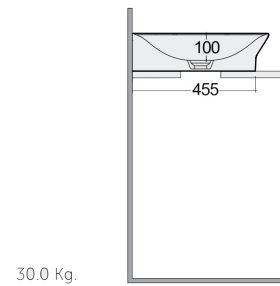

## TECHNICAL SPECIFICATIONS

Suite:	RAK-VALET
Type:	Wall Hung
Dimensions:	920 x 505 mm
Weight:	30 Kg
Color:	Alpine White
Shape of basin:	Compact Oval

Code	Name
VALWB09201AWHA	RAK-VALET COUNTERTOP / WALL HUNG WASHBASIN 92 CM RIGHT LEDGE - ALPINE WHITE
DUO002AWHA	RAK-DUO