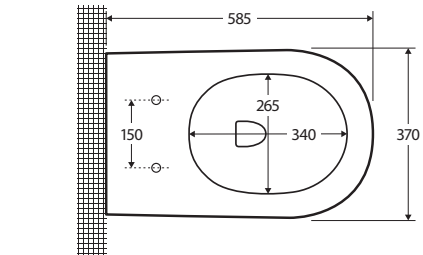

### Features

WELS 4 Star rated, 4.6L/3.1L (3.4L average flush)  
when used with R&T cistern

- Gloss white finish
- Tornado rimless ultra quiet flush
- Concealed pan for easy cleaning
- UF quick release, soft close slim seat
- Can be installed as P-Trap or S-Trap
- Stainless steel hinges
- Floor mounting screws included
- Cistern and flush buttons required (sold separately)

We aim to ensure that specifications are correct at the time of publication. All measurements are shown in millimetres. For ceramic products, please allow +/- 10 mm tolerance for manufacturing variance. Always use measurements of actual product received for final specification as the technical drawing may contain differences. Due to printing limitations, physical colour may vary from the image shown. Fienza reserves the right to make modifications without prior notice.