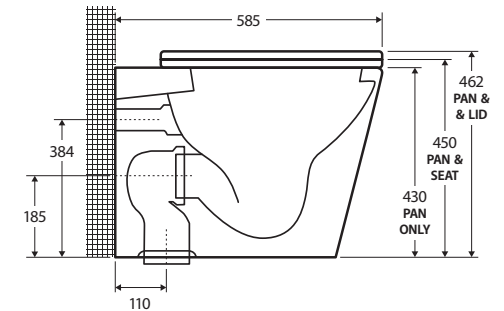

### Features

WELS 4 Star rated, 4.6L/3.1L (3.4L average flush)  
when used with R&T cistern

- Gloss white finish
- Tornado rimless ultra quiet flush
- Concealed pan for easy cleaning
- UF quick release, soft close slim seat
- Can be installed as P-Trap or S-Trap
- Stainless steel hinges
- Floor mounting screws included
- Cistern and flush buttons required (sold separately)

We aim to ensure that specifications are correct at the time of publication. All measurements are shown in millimetres. For ceramic products, please allow +/- 10 mm tolerance for manufacturing variance. Always use measurements of actual product received for final specification as the technical drawing may contain differences. Due to printing limitations, physical colour may vary from the image shown. Fienza reserves the right to make modifications without prior notice.