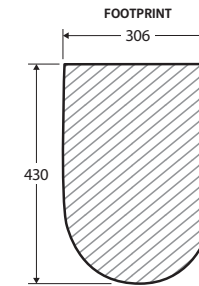

### Features

WELS 4 Star rated, 4.6L/3.1L (3.4L average flush)  
when used with R&T cistern

- Gloss white finish
- Tornado rimless ultra quiet flush
- Concealed pan for easy cleaning
- UF quick release, soft close slim seat
- Can be installed as P-Trap or S-Trap
- Stainless steel hinges
- Floor mounting screws included
- Cistern and flush buttons required (sold separately)

We aim to ensure that specifications are correct at the time of publication. All measurements are shown in millimetres. For ceramic products, please allow +/- 10 mm tolerance for manufacturing variance. Always use measurements of actual product received for final specification as the technical drawing may contain differences. Due to printing limitations, physical colour may vary from the image shown. Fienza reserves the right to make modifications without prior notice.