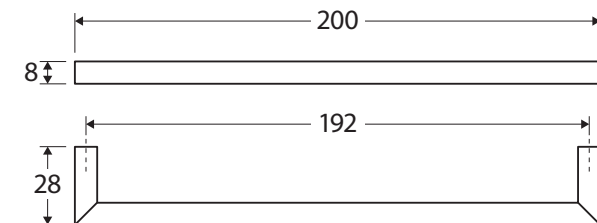

Urbane

192 MM HANDLE

Features

- Timeless handle design
- Rounded backing and sleek front lines
- Easy to install
- Made from zinc alloy
- 25 mm screws included

Available in

Cleaning & Care

- Regularly clean with mild soapy water using a microfibre cloth.
- In highly polluted or coastal locations, we recommend cleaning 2-3 times per week.
- Do not use harsh detergents, bleach, cream cleansers or citrus based cleaners. These substances are abrasive and will damage the surface.
- Do not use undue pressure and wipe in one direction only.

We aim to ensure that specifications are correct at the time of publication. All measurements are shown in millimetres. Always use measurements of actual product received for final specification as the technical drawing may contain differences. Due to printing limitations, physical colour may vary from the image shown. Fienza reserves the right to make modifications without prior notice.