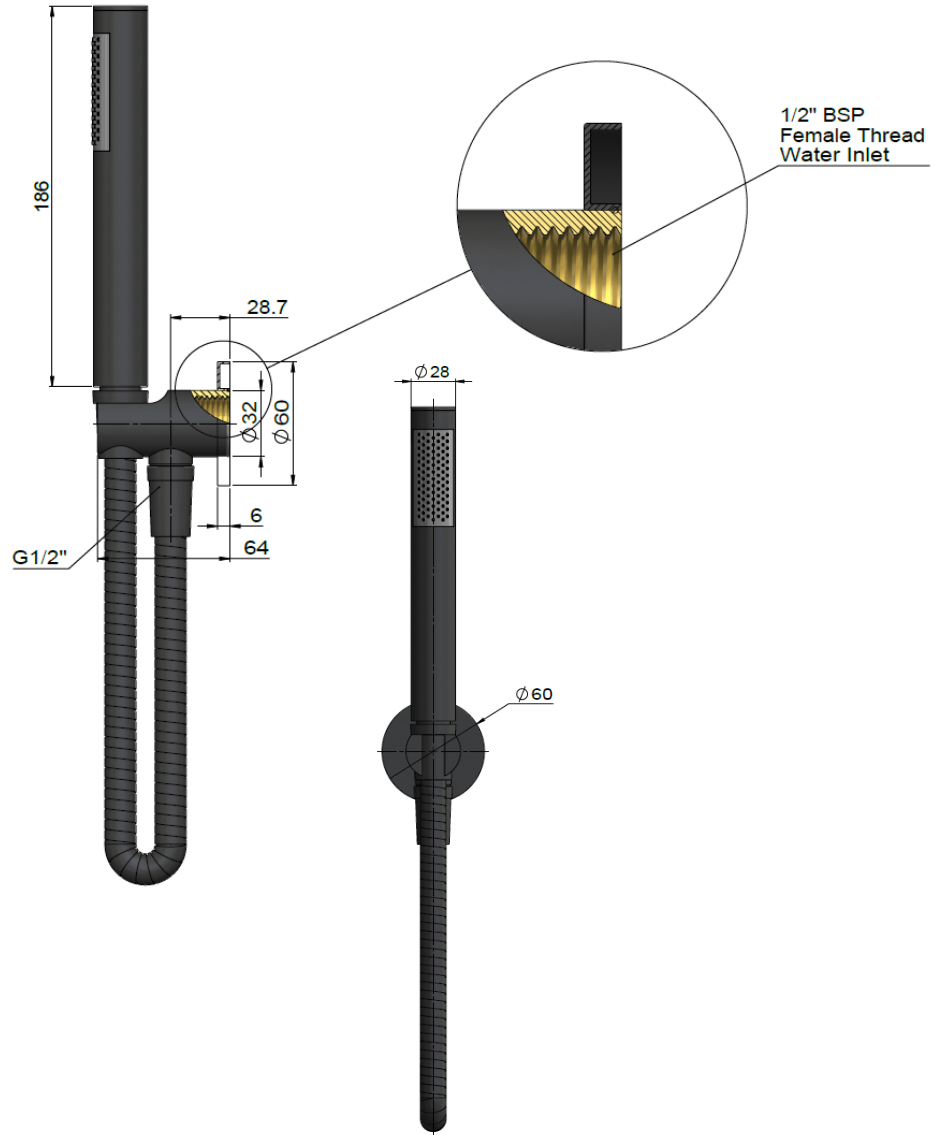

MZ08-R HAND SHOWER

meir®

FEATURES

- Refer to the Meir website for warranty terms & conditions, and available finishes.
- Flow rate **6 L p/m** at 3 bar pressure.
- Solid brass construction
- Box Weight **1.06 kg**
- 68mm long 1/2" threaded adapter included

CREDENTIALS

- Watermark AS/NZS3718WMKA25013
- 3-star WELS rated
- 9 litres p/minute
- WELS registration No: S16196

SPECIFICATIONS

FLOW RATE GRAPH

TOLERANCES

MZ08-R

HAND SHOWER

meir®

EXPLODED VIEW

No.	Part Name	Qty.
1	O-ring	1
2	Back Plate	1
3	Bracket	1
4	Check Valve	2
5	Hand Shower	1
6	Water Flow Controller	1
7	Hand Shower-colours	1
8	Shower Hose	1
9	Shower Hose -colours	1
10	Thread Pipe	1
11	Protective Sleeve	1

NOTE: The hose end caps of parts (hose part 7) are made from a special hardened plastic to prevent the brass mount (3) from scratching.