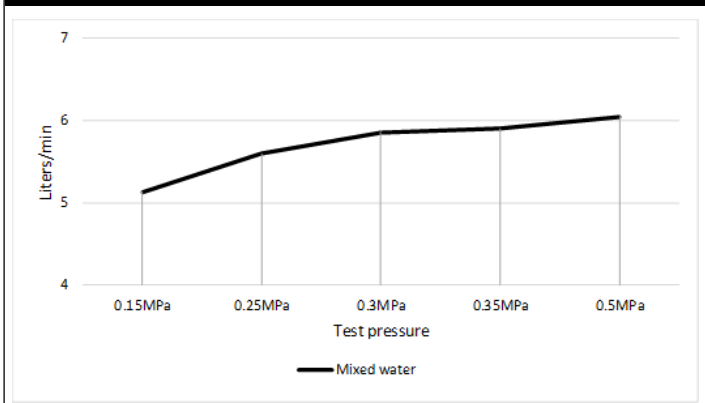

FLOW RATE GRAPH