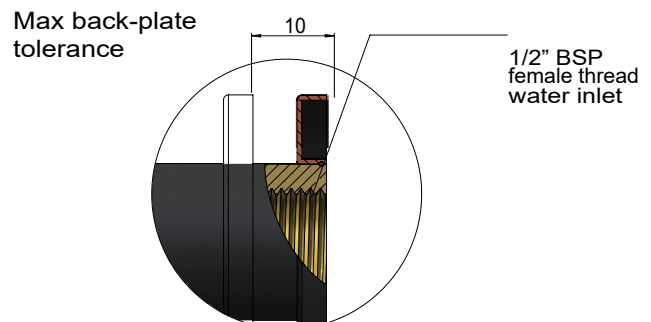

TOLERANCES