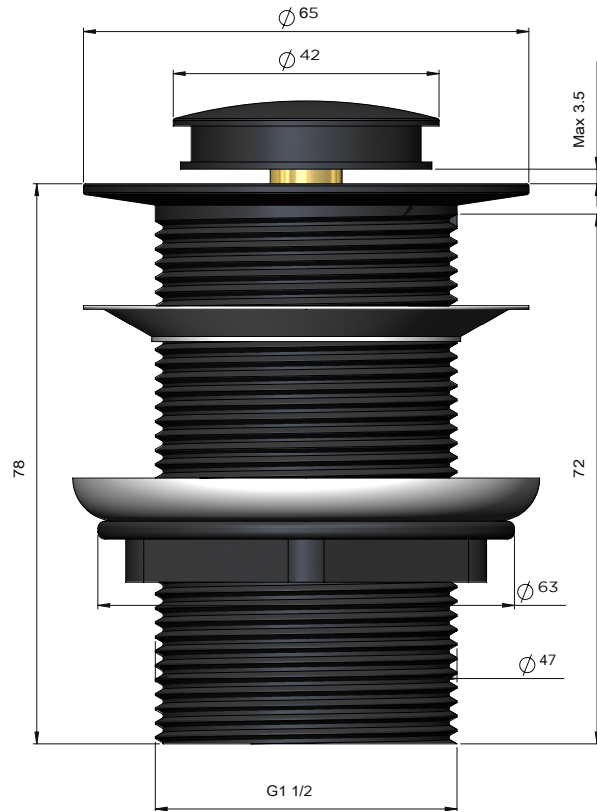

SPECIFICATIONS

CREDENTIALS

- Watermark AS/NZS 3718:2005