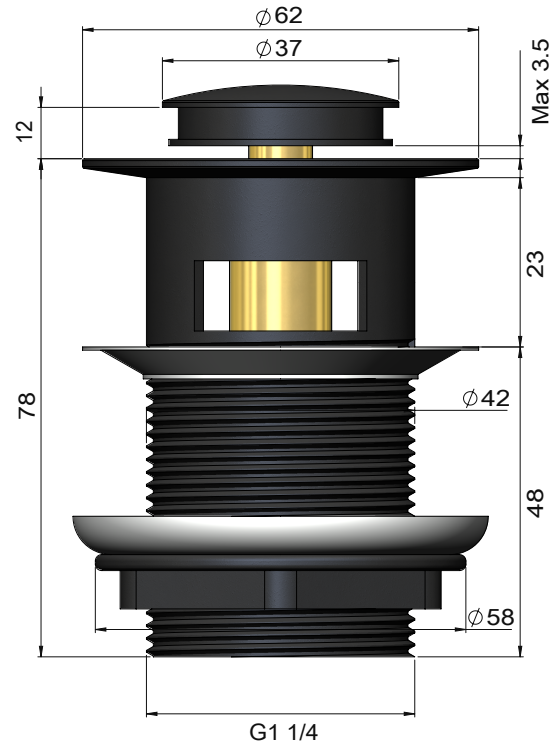

SPECIFICATIONS

CREDENTIALS

- Watermark AS/NZS 3718:2005