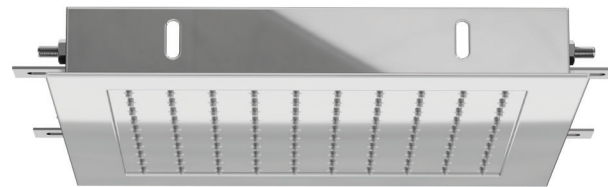

Soffito Square CEILING SHOWER

Features

WELS 3 Star rated, 9L/min

- Electroplated chrome finish
- Overhead rain shower
- Sleek design – no droppers or arms required
- Installed flush to ceiling
- Made from lead-free stainless steel
- Female 1/2 BSP inlet