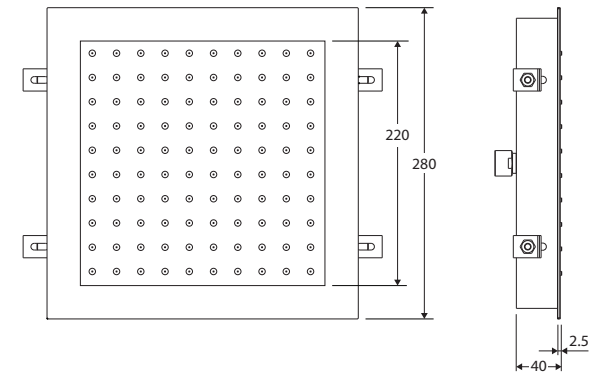

Soffito Square CEILING SHOWER

Features

WELS 3 Star rated, 9L/min

- Electroplated chrome finish
- Overhead rain shower
- Sleek design – no droppers or arms required
- Installed flush to ceiling
- Made from lead-free stainless steel
- Female 1/2 BSP inlet

While we aim to ensure specifications are correct at the time of publication, Fienza reserves the right to make modifications without prior notice. Physical colour may vary from image shown. All measurements are shown in millimetres. Always use physical product measurements for mark-ups and roughing-in as the technical drawing may differ from actual product received.