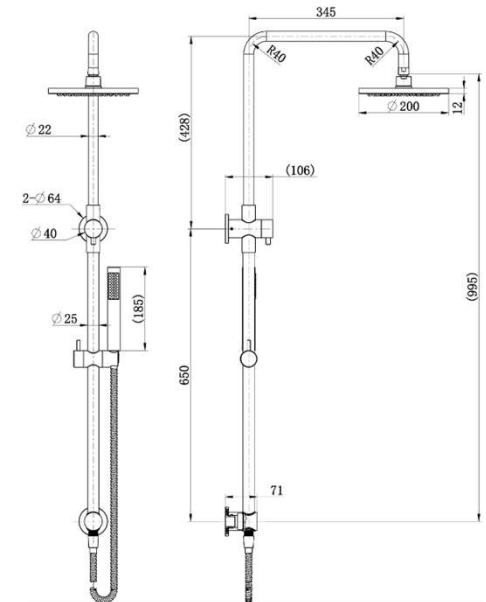

SPECIFICATIONS – STR013BN

Star Column Shower – Brushed Nickel

Features

- WELS 3 Star, 9L/min
- Registration number S15004
- Made from solid brass
- Durable PVD finish
- Brass head and Handpiece
- Top Inlet
- 1yr parts and labour warranty
- 15 years replacement warranty including finish

Cleaning & Care

- Regularly clean with mild soapy water
- Do not use harsh detergents, bleach or abrasive cleaners
- The use of any unsuitable cleaning products may damage the surface
- Refer to installation guide for correct installation
- Check for any product defects prior to installation