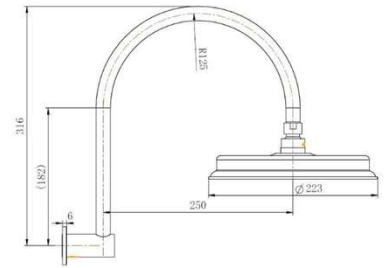

SPECIFICATIONS – MON061BN

Montpellier Wall Shower – Brushed Nickel

Features

- WELS 3 Star, 9L/min
- Registration number S14909
- Made from solid brass
- Durable PVD finish
- 1yr parts and labour warranty
- 15 years replacement warranty including finish

Cleaning & Care

- Regularly clean with mild soapy water
- Do not use harsh detergents, bleach or abrasive cleaners
- The use of any unsuitable cleaning products may damage the surface
- Refer to installation guide for correct installation
- Check for any product defects prior to installation

Available in