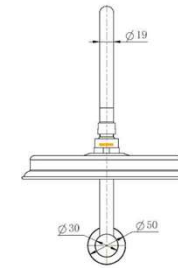

Cleaning & Care

- Regularly clean with mild soapy water
- Do not use harsh detergents, bleach or abrasive cleaners
- The use of any unsuitable cleaning products may damage the surface
- Refer to installation guide for correct installation
- Check for any product defects prior to installation