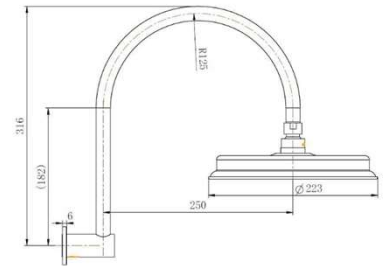

SPECIFICATIONS – MON061BK

Montpellier Wall Shower – Matt Black

Features

- WELS 3 Star, 9L/min
- Registration number S14909
- Made from solid brass
- Durable Electroplated finish
- 1yr parts and labour warranty
- 15 years replacement warranty including finish

Cleaning & Care

- Regularly clean with mild soapy water
- Do not use harsh detergents, bleach or abrasive cleaners
- The use of any unsuitable cleaning products may damage the surface
- Refer to installation guide for correct installation
- Check for any product defects prior to installation

Available in