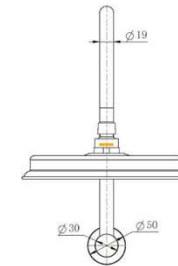

Cleaning & Care

- Regularly clean with mild soapy water
- Do not use harsh detergents, bleach or abrasive cleaners
- The use of any unsuitable cleaning products may damage the surface
- Refer to installation guide for correct installation
- Check for any product defects prior to installation