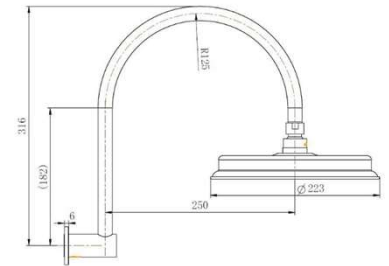

SPECIFICATIONS – MON061

Montpellier Wall Shower - Chrome

Features

- WELS 3 Star, 9L/min
- Registration number S14909
- Made from solid brass
- Durable Electroplated finish
- 1yr parts and labour warranty
- 15 years replacement warranty including finish

Cleaning & Care

- Regularly clean with mild soapy water
- Do not use harsh detergents, bleach or abrasive cleaners
- The use of any unsuitable cleaning products may damage the surface
- Refer to installation guide for correct installation
- Check for any product defects prior to installation

Available in