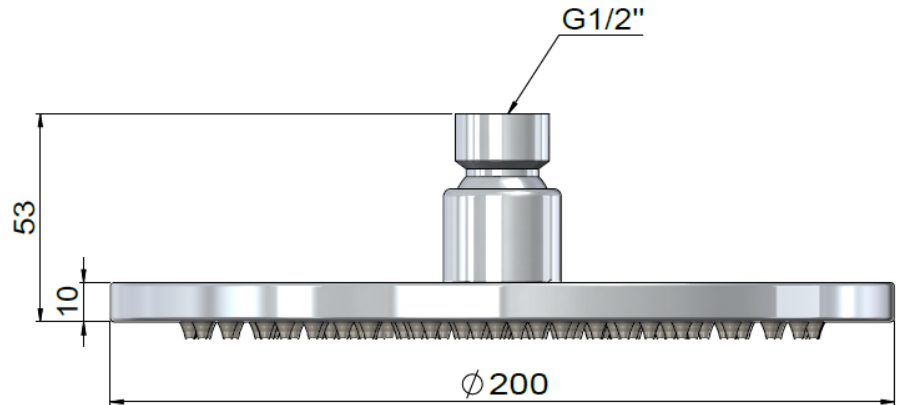

SPECIFICATIONS