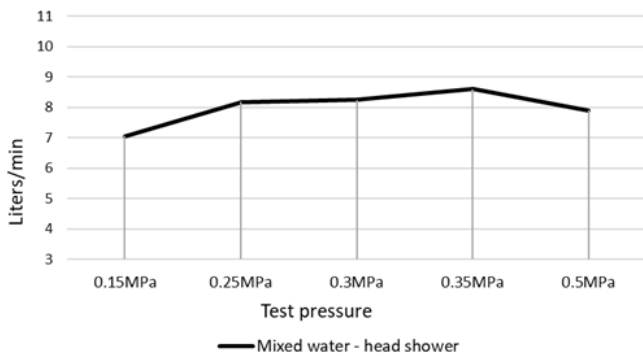

FLOW RATE GRAPH