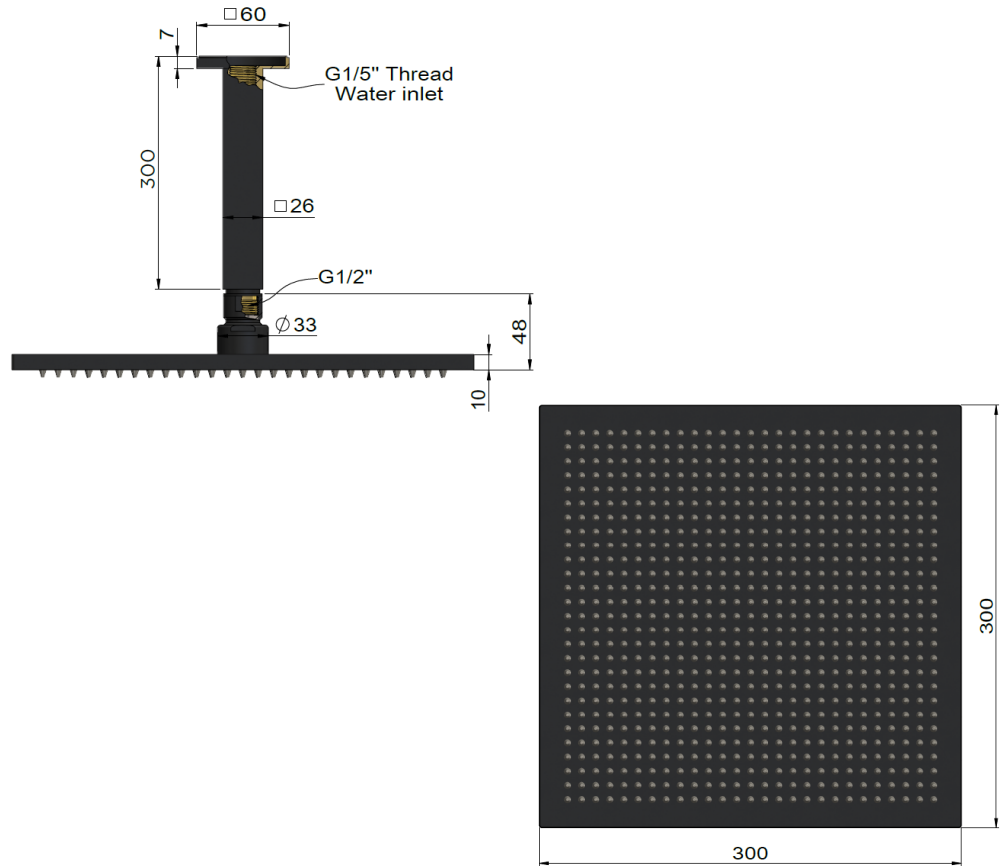

MA0403-300

CEILING SHOWER ROSE

meir®

FEATURES

- Refer to the Meir website for warranty terms & conditions, and available finishes.
- Flow rate 9L p/m
- European components and cartridge
- Solid brass construction
- Box Weight 3 kg
- 68mm long 1/2" threaded adapter included.

SPECIFICATIONS

FLOW RATE GRAPH

CREDENTIALS

- Watermark AS/NZS3718WMKA25013
- 3-star WELS rated
- 9 litres p/minute
- WELS registration No: S15457

EXPLODED VIEW