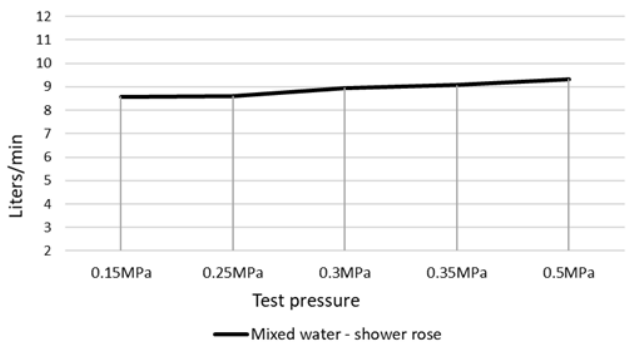

MA0403-300

CEILING SHOWER ROSE

meir®

FEATURES

- Refer to the Meir website for warranty terms & conditions, and available finishes.
- Flow rate 9L p/m
- European components and cartridge
- Solid brass construction
- Box Weight 3 kg
- 68mm long 1/2" threaded adapter included.

SPECIFICATIONS

FLOW RATE GRAPH

CREDENTIALS

- Watermark AS/NZS3718WMKA25013
- 3-star WELS rated
- 9 litres p/minute
- WELS registration No: S15457

EXPLODED VIEW