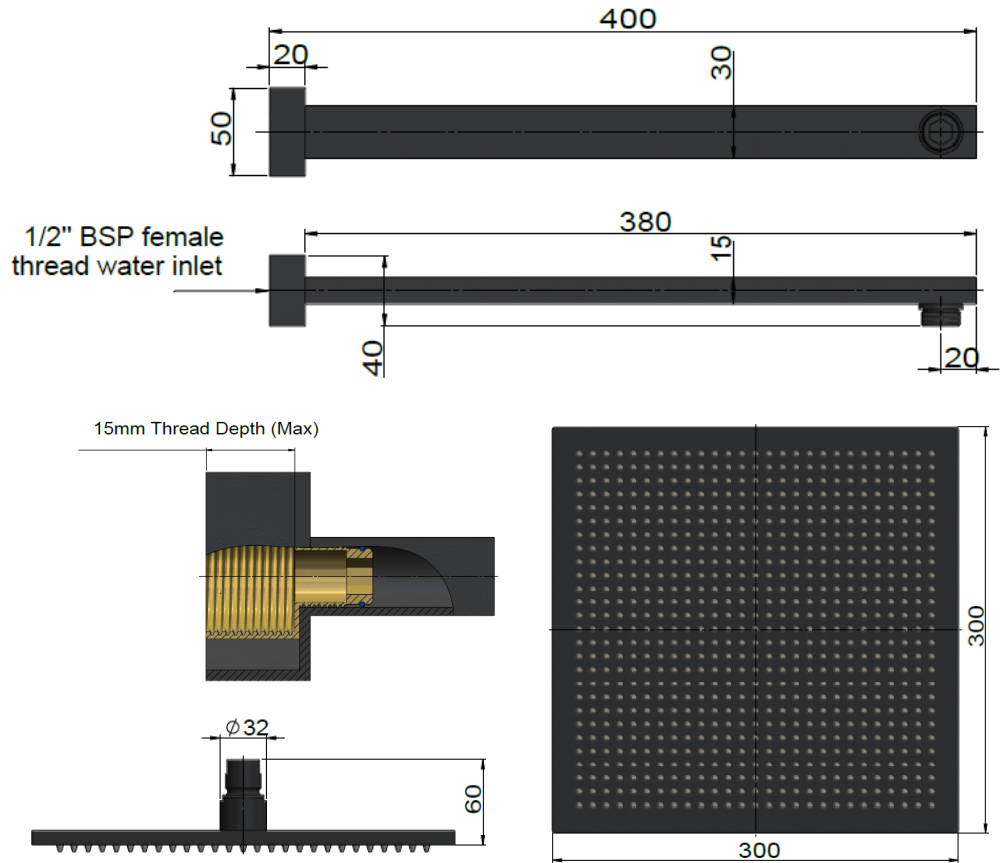

SPECIFICATIONS