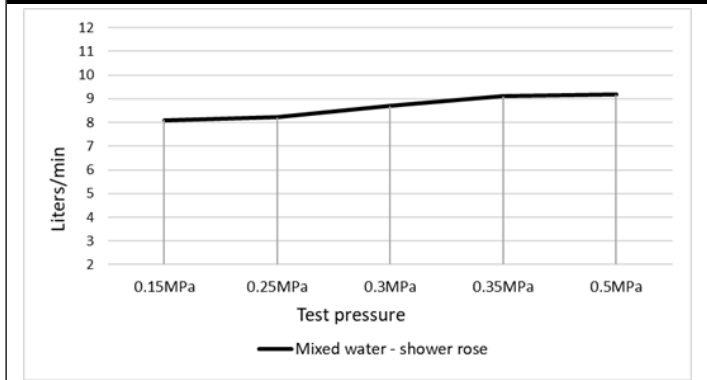

FLOW RATE GRAPH