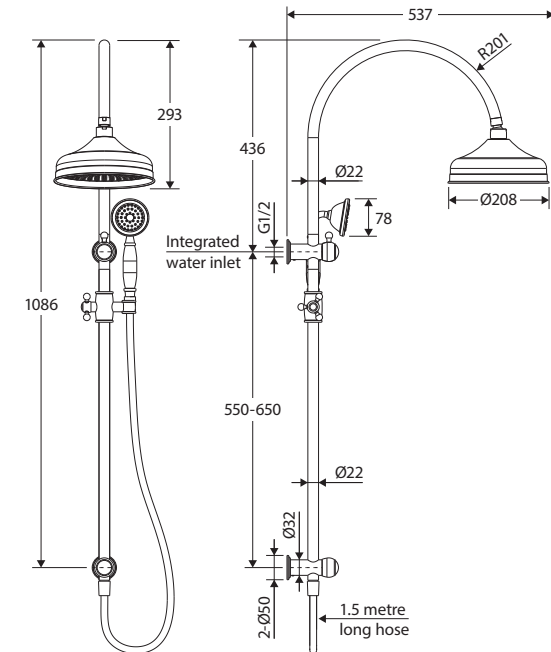

Lillian Chrome TWIN SHOWER

Features

WELS 3 Star rated, 9L/min

Rail:

- Adjustable length between wall fixings
- Integrated top water inlet and diverter
- Slider to adjust height of hand shower
- Made from solid brass
- 1.5 metre stainless steel flexible hose (PVC on matte black model)

LILLIAN Overhead Shower (411138):

- Rain-style water flow
- Made from solid brass
- Brass swivel joint
- Female ½" BSP inlet

LILLIAN Hand Piece (MSH003):

- Single water-flow setting
- Made from solid brass

Modern
Vintage
COLLECTION

Available in

Chrome
455114

Electroplated
Matte Black
455114B

PVD
Brushed Nickel
455114BN

PVD
Urban Brass
455114UB

Cleaning & Care

- Regularly clean with mild soapy water using a microfibre cloth.
- In highly polluted or coastal locations, we recommend cleaning 2-3 times per week.
- Do not use harsh detergents, bleach, cream cleaners or citrus based cleaners. These substances are abrasive and will damage the surface.
- Do not use undue pressure and wipe in one direction only.

While we aim to ensure specifications are correct at the time of publication, Fienza reserves the right to make modifications without prior notice. Physical colour may vary from image shown. All measurements are shown in millimetres. Always use physical product measurements for mark-ups and roughing-in as the technical drawing may differ from actual product received.