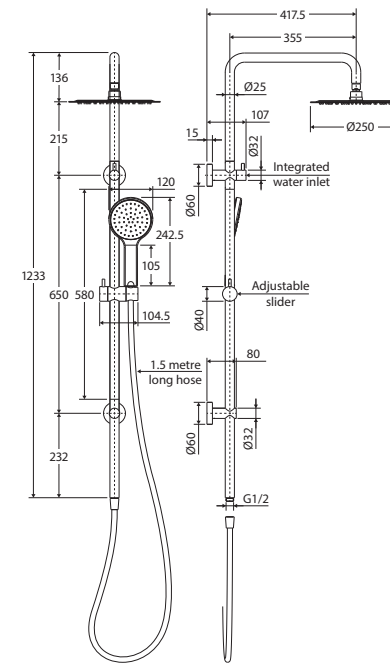

Kaya® TWIN SHOWER

Features

WELS 3 Star rated, 9L/min

Rail:

- Integrated top water inlet and diverter
- Slider to adjust height and angle of hand shower
- Made from solid brass
- 1.5 metre stainless steel hose (PVC on matte black model)

KAYA Overhead Shower (411125):

- 250 mm diameter
- Ultra-thin 2 mm profile
- Easy to clean TPR nozzles
- Brass swivel joint
- Made from lead-free stainless steel
- Female 1/2" BSP inlet

KAYA Hand Piece (MSH115):

- Single water-flow setting
- Easy to clean TPR nozzles
- Made from ABS

Please note: This product may have a visible Fienza or Watermark logo.

Available in

Electroplated
Chrome
455109

Electroplated
Matte White
455109MW

While we aim to ensure specifications are correct at the time of publication, Fienza reserves the right to make modifications without prior notice. Physical colour may vary from image shown. All measurements are shown in millimetres. Always use physical product measurements for mark-ups and roughing-in as the technical drawing may differ from actual product received.