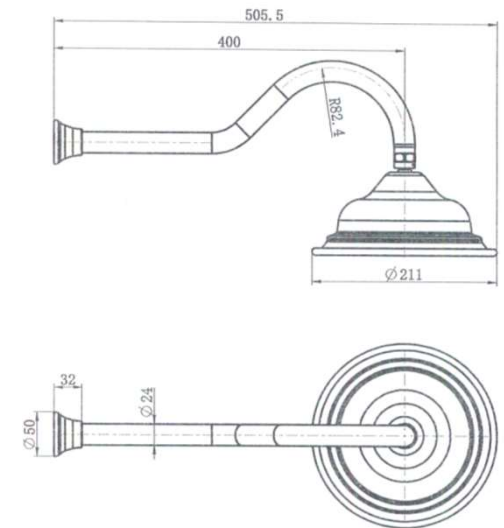

SPECIFICATIONS – BOR061BN

Bordeaux Wall Shower – Brushed Nickel

Features

- WELS 3 Star, 9L/min
- Registration number S14860
- Made from solid brass
- Durable PVD finish
- 1yr parts and labour warranty
- 15 years replacement warranty including finish

Cleaning & Care

- Regularly clean with mild soapy water
- Do not use harsh detergents, bleach or abrasive cleaners
- The use of any unsuitable cleaning products may damage the surface
- Refer to installation guide for correct installation
- Check for any product defects prior to installation

Available in