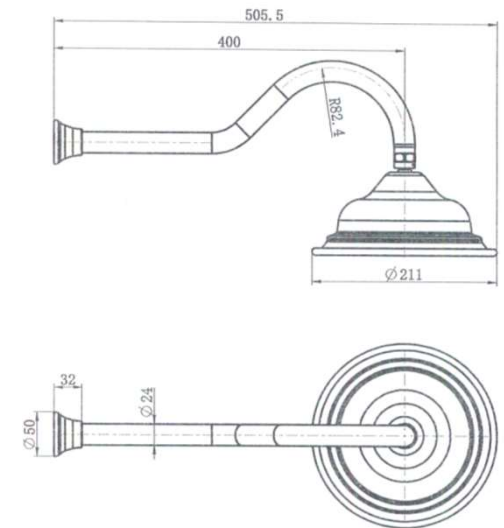

SPECIFICATIONS – BOR061BK

Bordeaux Wall Shower – Matt Black

Features

- WELS 3 Star, 9L/min
- Registration number S14860
- Made from solid brass
- Durable Electroplated finish
- 1yr parts and labour warranty
- 15 years replacement warranty including finish

Cleaning & Care

- Regularly clean with mild soapy water
- Do not use harsh detergents, bleach or abrasive cleaners
- The use of any unsuitable cleaning products may damage the surface
- Refer to installation guide for correct installation
- Check for any product defects prior to installation