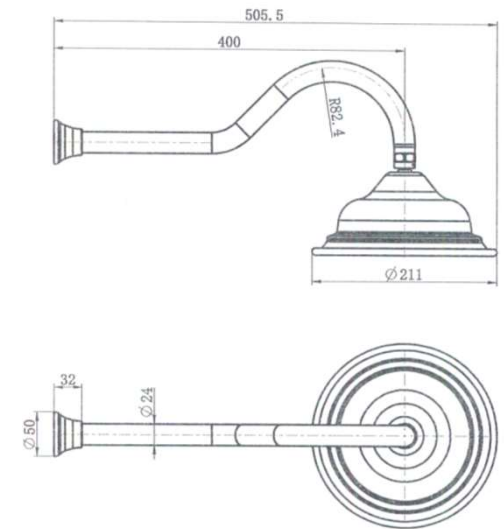

SPECIFICATIONS – BOR061

Bordeaux Wall Shower - Chrome

Features

- WELS 3 Star, 9L/min
- Registration number S14860
- Made from solid brass
- Durable Electroplated finish
- 1yr parts and labour warranty
- 15 years replacement warranty including finish

Cleaning & Care

- Regularly clean with mild soapy water
- Do not use harsh detergents, bleach or abrasive cleaners
- The use of any unsuitable cleaning products may damage the surface
- Refer to installation guide for correct installation
- Check for any product defects prior to installation

Available in