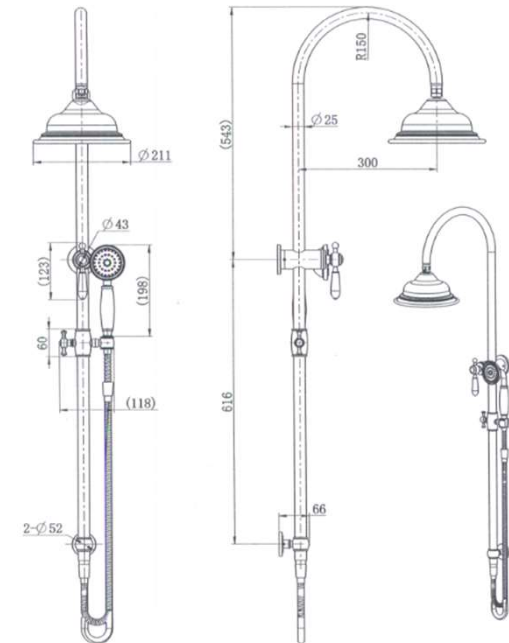

SPECIFICATIONS – BOR013BN

Bordeaux Shower Column – Brushed Nickel

Features

- WELS 3 Star, 9L/min
- Registration number S14908
- Made from solid brass
- Durable PVD finish
- 1yr parts and labour warranty
- 15 years replacement warranty including finish

Cleaning & Care

- Regularly clean with mild soapy water
- Do not use harsh detergents, bleach or abrasive cleaners
- The use of any unsuitable cleaning products may damage the surface
- Refer to installation guide for correct installation
- Check for any product defects prior to installation

Available in