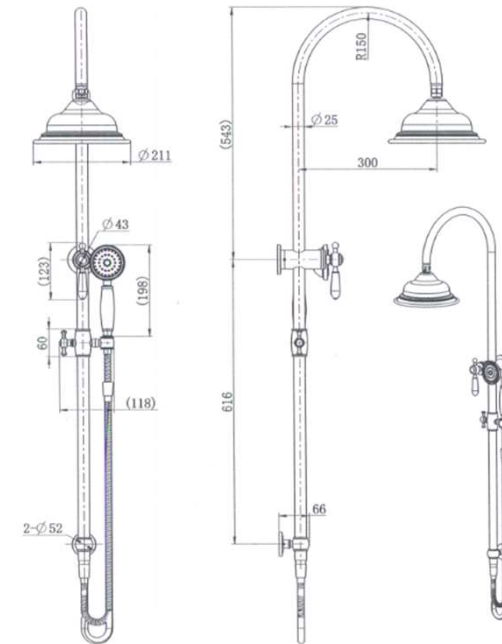

SPECIFICATIONS – BOR013BM

Bordeaux Shower Column – Brushed Bronze

Features

- WELS 3 Star, 9L/min
- Registration number S14908
- Made from solid brass
- Durable PVD finish
- 1yr parts and labour warranty
- 15 years replacement warranty including finish

Cleaning & Care

- Regularly clean with mild soapy water
- Do not use harsh detergents, bleach or abrasive cleaners
- The use of any unsuitable cleaning products may damage the surface
- Refer to installation guide for correct installation
- Check for any product defects prior to installation

Available in