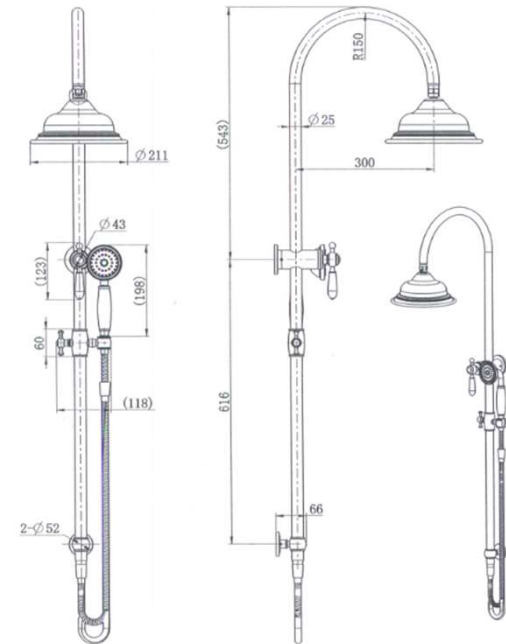

SPECIFICATIONS – BOR013BK

Bordeaux Shower Column – Matt Black

Features

- WELS 3 Star, 9L/min
- Registration number S14908
- Made from solid brass
- Durable Electroplated finish
- 1yr parts and labour warranty
- 15 years replacement warranty including finish

Cleaning & Care

- Regularly clean with mild soapy water
- Do not use harsh detergents, bleach or abrasive cleaners
- The use of any unsuitable cleaning products may damage the surface
- Refer to installation guide for correct installation
- Check for any product defects prior to installation

Available in