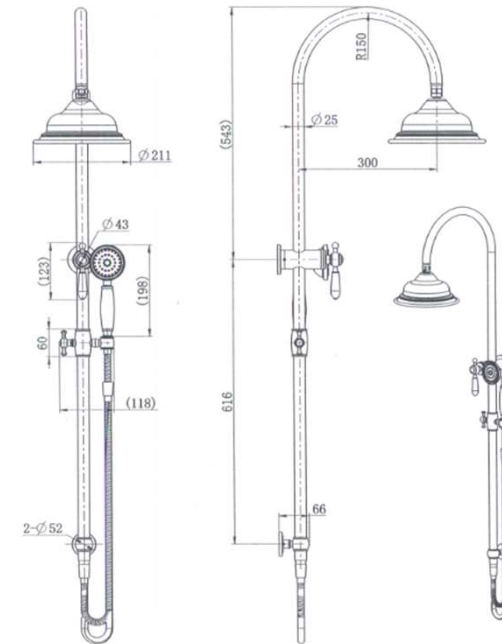

SPECIFICATIONS – BOR013

Bordeaux Shower Column - Chrome

Features

- WELS 3 Star, 9L/min
- Registration number S14908
- Made from solid brass
- Durable Electroplated finish
- 1yr parts and labour warranty
- 15 years replacement warranty including finish

Cleaning & Care

- Regularly clean with mild soapy water
- Do not use harsh detergents, bleach or abrasive cleaners
- The use of any unsuitable cleaning products may damage the surface
- Refer to installation guide for correct installation
- Check for any product defects prior to installation

Available in