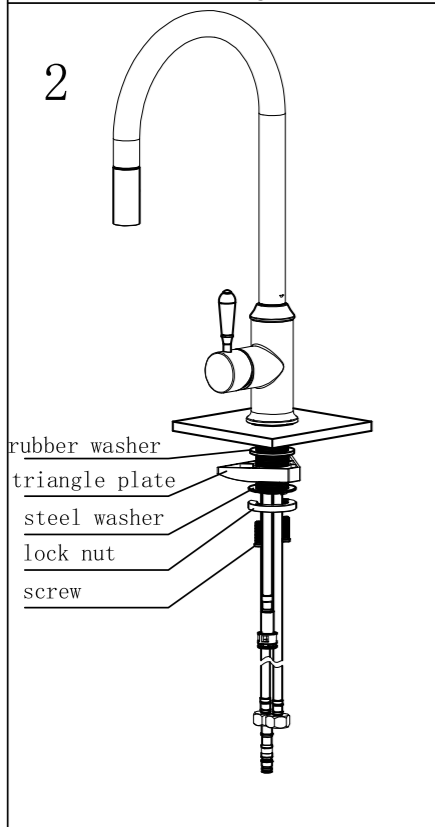

Installation Instruction