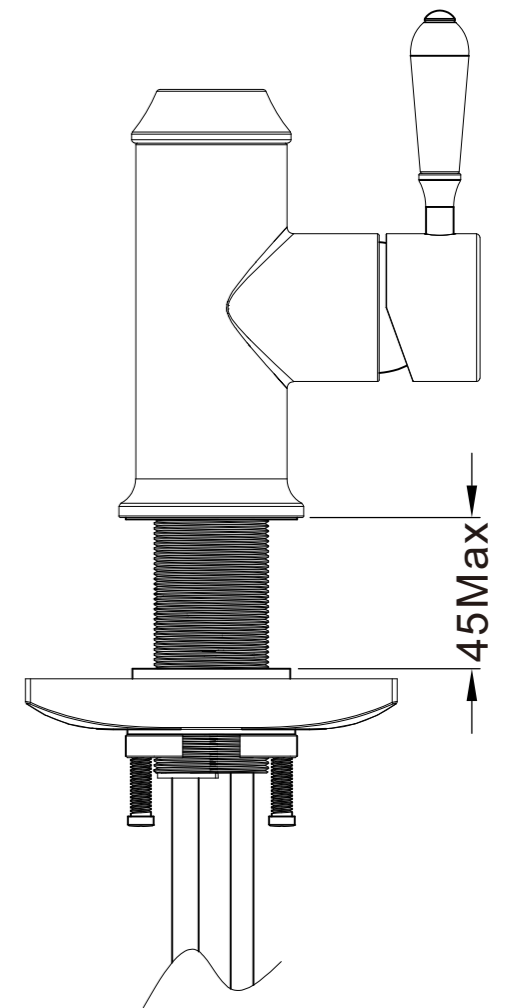

Installation Instruction

NOTE: