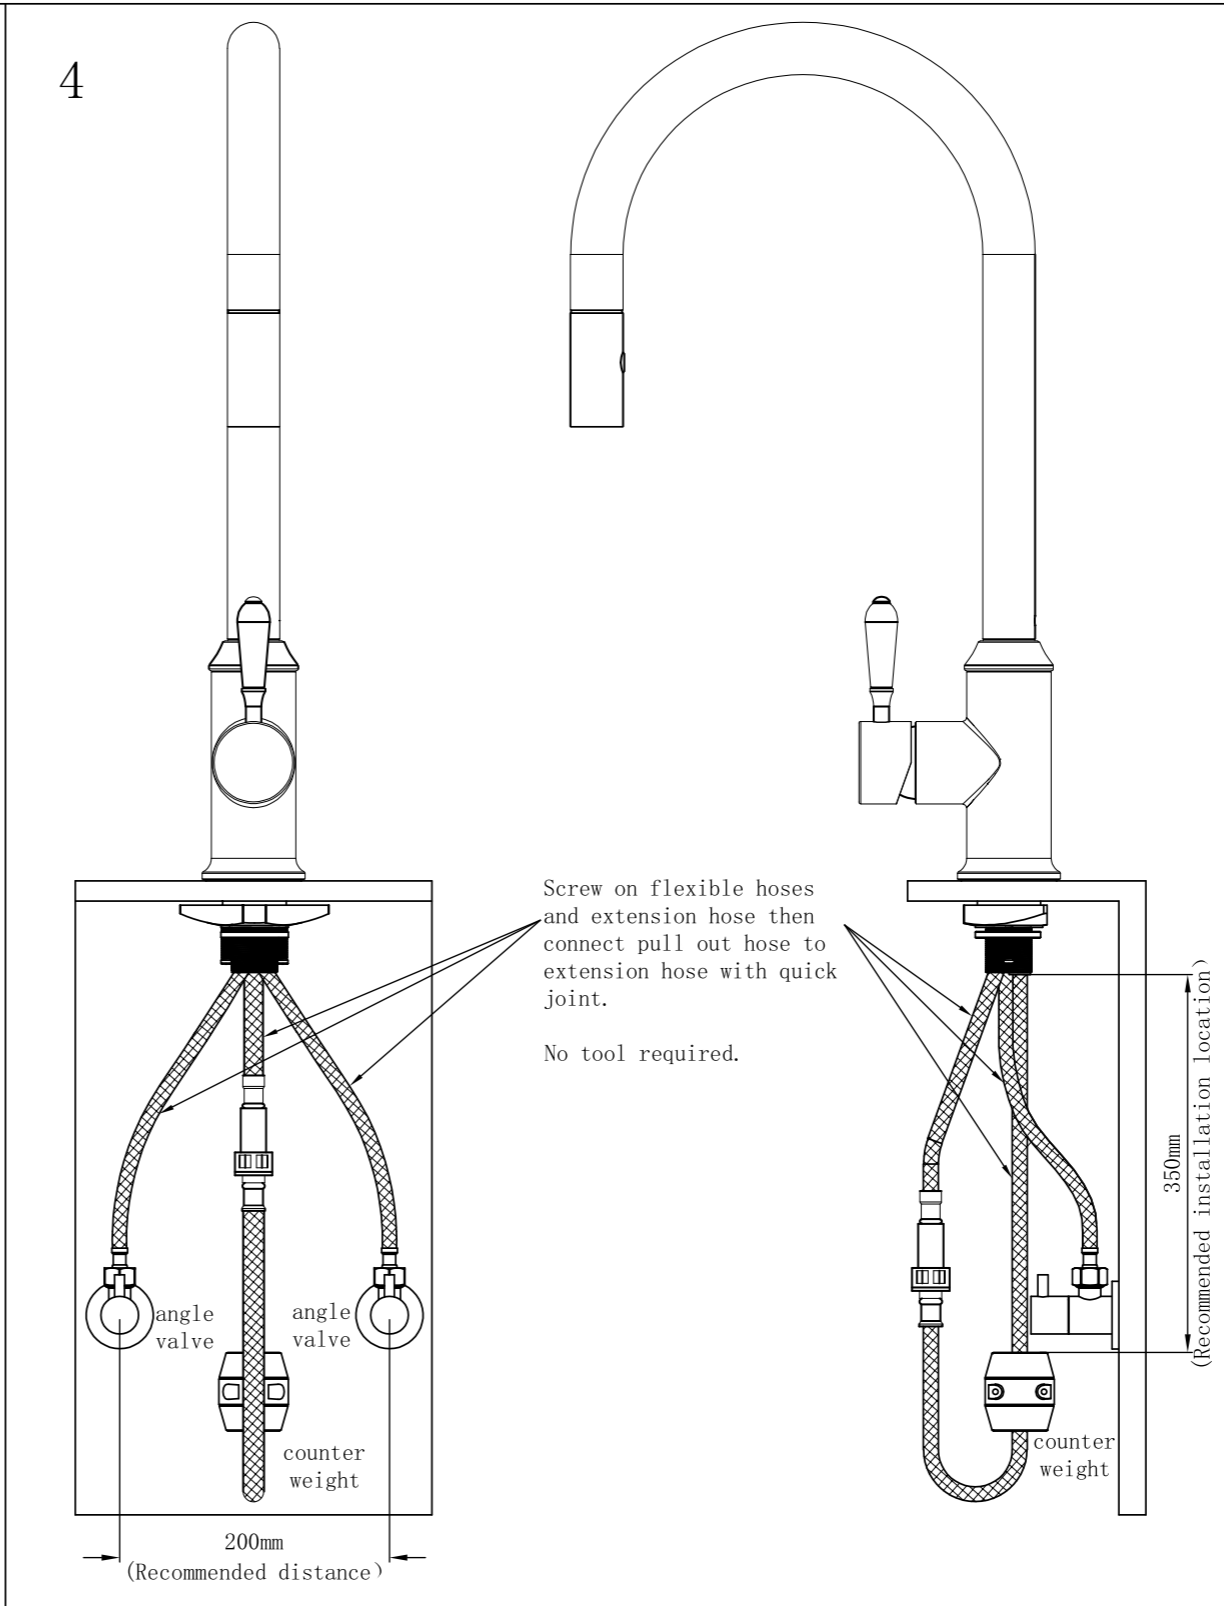

Installation Instruction