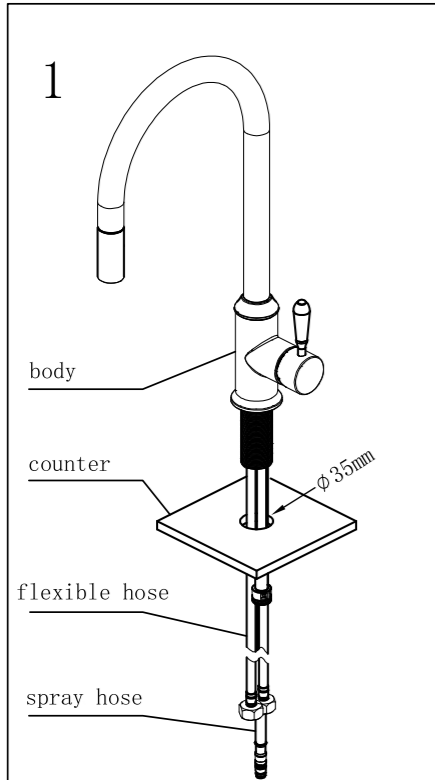

Installation Instruction