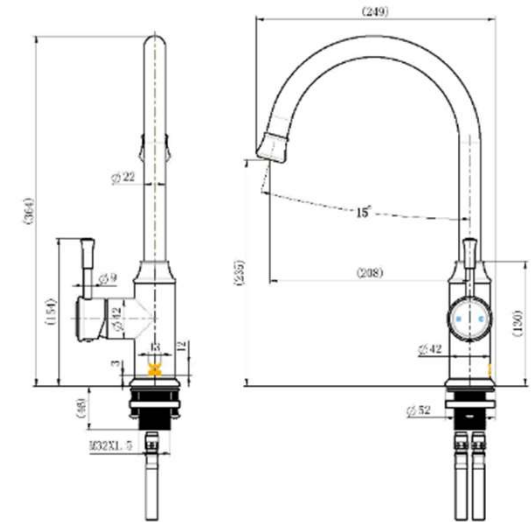

SPECIFICATIONS – MON004

Montpellier Kitchen Mixer – Chrome

Features

- WELS 5 Star, 6L/min
- Registration number T36286
- Made from solid brass
- Durable Electroplated finish
- European cartridge
- 1yr parts and labour warranty
- 15 years replacement warranty including finish

Cleaning & Care

- Regularly clean with mild soapy water
- Do not use harsh detergents, bleach or abrasive cleaners
- The use of any unsuitable cleaning products may damage the surface
- Refer to installation guide for correct installation
- Check for any product defects prior to installation

Available in