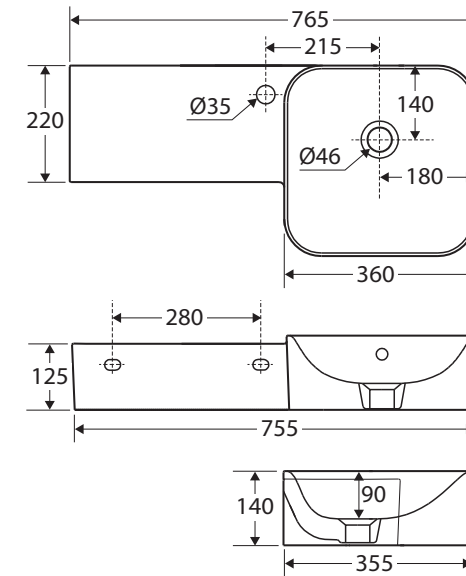

RAK Petit Square WALL BASIN, LEFT LEDGE

RAK
CERAMICS

Features

- Alpine white finish
- Vitreous china
- Long integrated shelf
- No tap hole or 1 tap hole, with overflow
- Requires 32 mm overflow waste (not included)
- Chrome overflow ring available separately: [OVERFLOW](#)
- Weight: 17.8 kg
- Made in UAE

Available in

No Tap Hole
With Overflow
37700AWHA

1 Tap Hole
With Overflow
37701AWHA

Cleaning & Care

- Wipe with a clean, soft cloth and mild soapy water or non-abrasive bathroom cleaner. Test in an inconspicuous area before cleaning the whole basin.
- Avoid placing hot objects, such as hair straighteners, on any surface as these will cause discolouration and marking.
- Spills of hair dye, after-shave lotion, nail polish and remover, aerosol spray and other harsh chemicals should be removed immediately to prevent damage and discolouration. Clean immediately with mild soapy water using a clean, soft cloth.

While we aim to ensure specifications are correct at the time of publication, Fienza reserves the right to make modifications without prior notice. Physical colour may vary from image shown. All measurements are shown in millimetres. For ceramic products, please allow +/- 10 mm tolerance for manufacturing variance. Always use physical product measurements for mark-ups and roughing-in as the technical drawing may differ from actual product received.