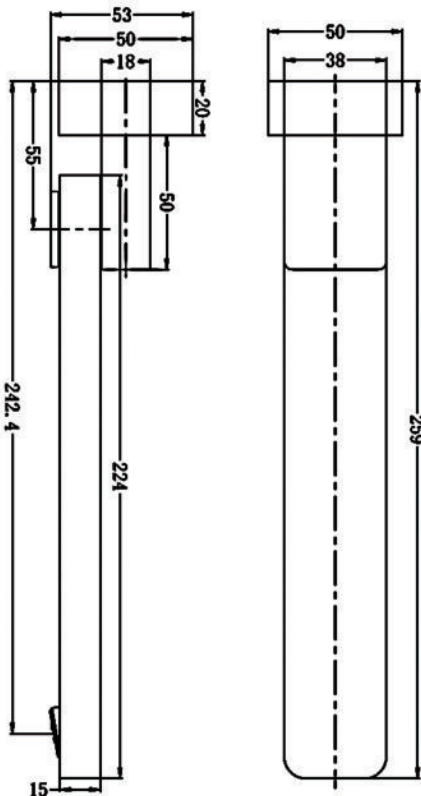

SWIVEL BATH SPOUT

SPECIFICATION

PRODUCT CODE	YSW206
WELS RATING	N/A
WATERMARK LICENSE	WM-060073
TEMPERATURE RATING	MIN 1°C-MAX 75°C
PRESSURE RATING	MIN 150KPa-MAX 500KPa

FINISH

	NR206CH	chrome
	NR206MB	matte black

PACKAGING INCLUDES

- 1x spout
- 1x plate
- 1x accessory pouch

Dimensions are nominal measurements only.

Versions: 2019.12