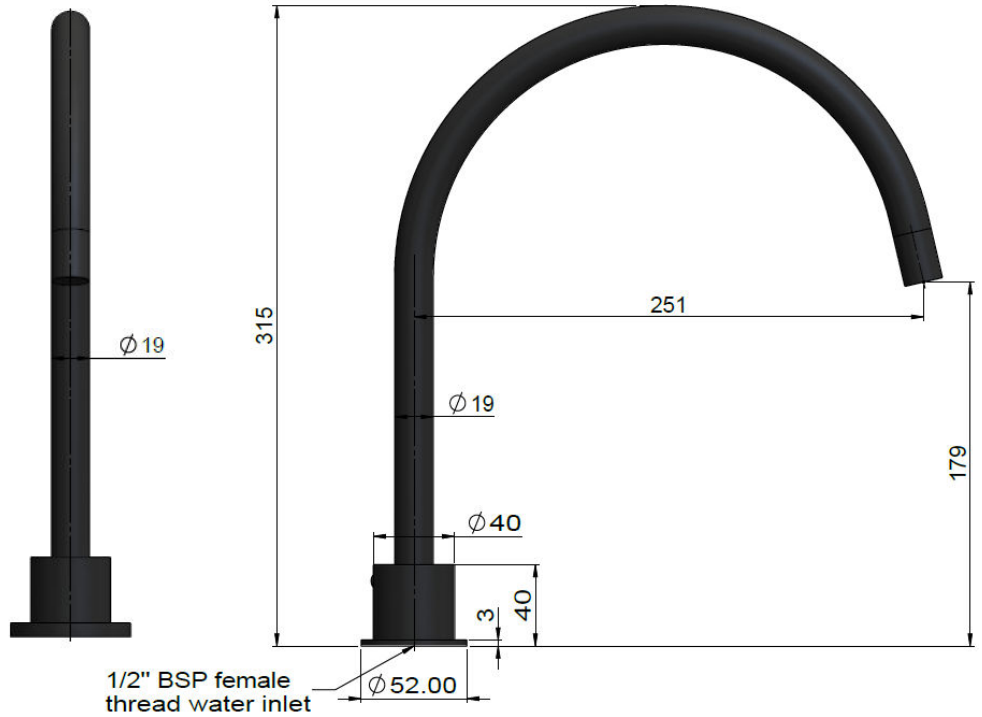

MS08 ROUND KITCHEN SPOUT

meir®

FEATURES

- Refer to the Meir website for warranty terms & conditions, and available finishes.
- Flow rate 7L p/m at 3 bar pressure.
- European components and cartridge
- Solid brass construction
- Box Weight 1kg
- 68mm long 1/2" threaded adapter included

SPECIFICATIONS

FLOW RATE GRAPH

CREDENTIALS

- Watermark AS/NZS3718WMKA25013
- 4-star WELS rated
- 6.5 litres p/minute
- WELS registration No: T41582

EXPLODED VIEW

No.	PART NAME
1	O-ring
2	Aerator
3	Spout
4	Connector
5	Wear-resisting Ring
6	PVC Washer
7	O-ring
8	O-ring
9	O-ring
10	Connector
11	Nut
12	Screw
13	Connector
14	Back Plate
15	O-ring
16	Flat Washer
17	Decor Knob