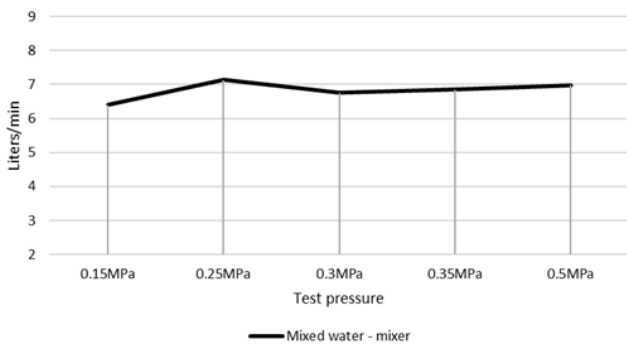

MS08 ROUND KITCHEN SPOUT

meir®

FEATURES

- Refer to the Meir website for warranty terms & conditions, and available finishes.
- Flow rate 7L p/m at 3 bar pressure.
- European components and cartridge
- Solid brass construction
- Box Weight 1kg
- 68mm long 1/2" threaded adapter included

SPECIFICATIONS

FLOW RATE GRAPH

CREDENTIALS

- Watermark AS/NZS3718WMKA25013
- 4-star WELS rated
- 6.5 litres p/minute
- WELS registration No: T41582

EXPLODED VIEW

No.	PART NAME
1	O-ring
2	Aerator
3	Spout
4	Connector
5	Wear-resisting Ring
6	PVC Washer
7	O-ring
8	O-ring
9	O-ring
10	Connector
11	Nut
12	Screw
13	Connector
14	Back Plate
15	O-ring
16	Flat Washer
17	Decor Knob