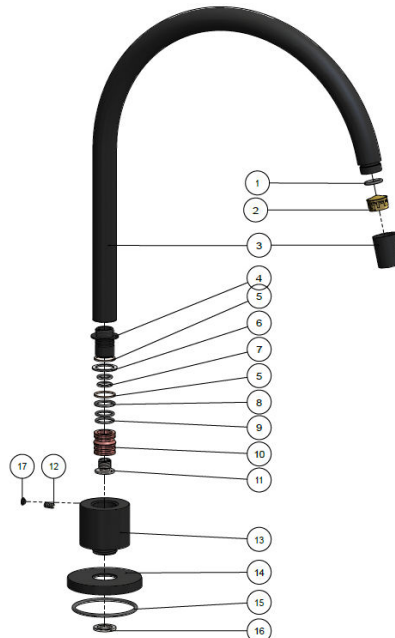

MS08 ROUND KITCHEN SPOUT

meir®

FEATURES

- Refer to the Meir website for warranty terms & conditions, and available finishes.
- Flow rate 7L p/m at 3 bar pressure.
- European components and cartridge
- Solid brass construction
- Box Weight 1kg
- 68mm long 1/2" threaded adapter included

SPECIFICATIONS

FLOW RATE GRAPH

CREDENTIALS

- Watermark AS/NZS3718WMKA25013
- 4-star WELS rated
- 6.5 litres p/minute
- WELS registration No: T41582

EXPLODED VIEW

No.	PART NAME
1	O-ring
2	Aerator
3	Spout
4	Connector
5	Wear-resisting Ring
6	PVC Washer
7	O-ring
8	O-ring
9	O-ring
10	Connector
11	Nut
12	Screw
13	Connector
14	Back Plate
15	O-ring
16	Flat Washer
17	Decor Knob