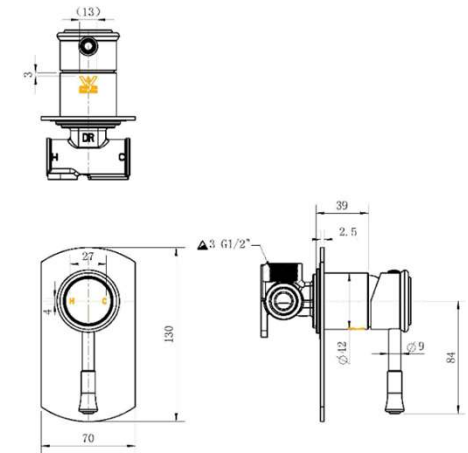

SPECIFICATIONS – MON008BM

Montpellier Shower Mixer – Brushed Bronze

Features

- Made from solid brass
- Durable PVD finish
- European cartridge
- 1yr parts and labour warranty
- 15 years replacement warranty including finish

Cleaning & Care

- Regularly clean with mild soapy water
- Do not use harsh detergents, bleach or abrasive cleaners
- The use of any unsuitable cleaning products may damage the surface
- Refer to installation guide for correct installation
- Check for any product defects prior to installation