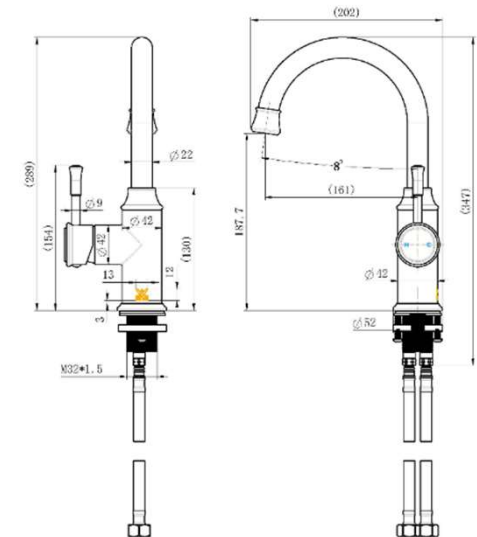

SPECIFICATIONS – MON002BM

Montpellier High-Rise Basin Mixer – Brushed Bronze

Features

- WELS 5 Star, 6L/min
- Registration number T35284
- Made from solid brass
- Durable PVD finish
- European cartridge
- 1yr parts and labour warranty
- 15 years replacement warranty including finish

Cleaning & Care

- Regularly clean with mild soapy water
- Do not use harsh detergents, bleach or abrasive cleaners
- The use of any unsuitable cleaning products may damage the surface
- Refer to installation guide for correct installation
- Check for any product defects prior to installation

Available in