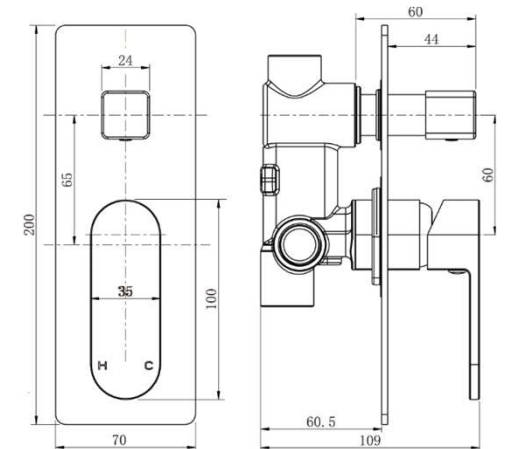

SPECIFICATIONS – EVAM009BK

Eva Mini Shower Diverter Mixer – Matt Black

Features

- WELS N/A
- Made from solid brass
- Durable Electroplated finish
- 1yr parts and labour warranty
- 15 years replacement warranty including finish

Cleaning & Care

- Regularly clean with mild soapy water
- Do not use harsh detergents, bleach or abrasive cleaners
- The use of any unsuitable cleaning products may damage the surface
- Refer to installation guide for correct installation
- Check for any product defects prior to installation

Available in