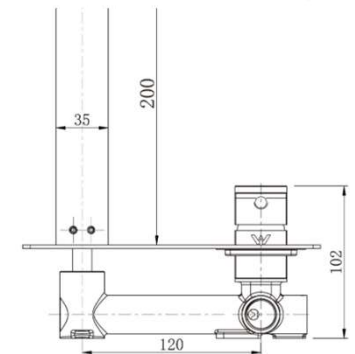

SPECIFICATIONS – EVAM007BK

Eva Mini Wall Combination – Matt Black

Features

- WELS 5 Star, 6.0L/min
- Registration number T37319
- Made from solid brass
- Durable Electroplated finish
- 1yr parts and labour warranty
- 15 years replacement warranty including finish

Cleaning & Care

- Regularly clean with mild soapy water
- Do not use harsh detergents, bleach or abrasive cleaners
- The use of any unsuitable cleaning products may damage the surface
- Refer to installation guide for correct installation
- Check for any product defects prior to installation

Available in