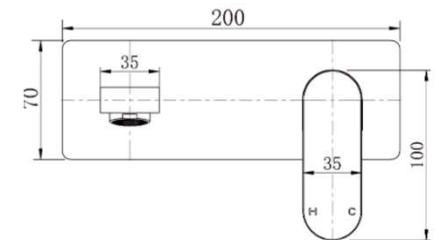

SPECIFICATIONS – EVAM007BK

Eva Mini Wall Combination – Matt Black

Features

- WELS 5 Star, 6.0L/min
- Registration number T37319
- Made from solid brass
- Durable Electroplated finish
- 1yr parts and labour warranty
- 15 years replacement warranty including finish

Cleaning & Care

- Regularly clean with mild soapy water
- Do not use harsh detergents, bleach or abrasive cleaners
- The use of any unsuitable cleaning products may damage the surface
- Refer to installation guide for correct installation
- Check for any product defects prior to installation

Available in