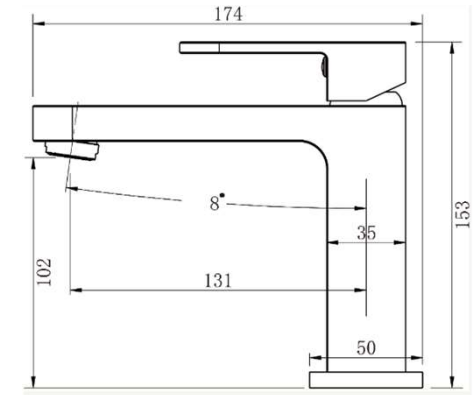

SPECIFICATIONS – EVAM001

Eva Mini Basin Mixer – Chrome

Features

- WELS 5 Star, 6.0L/min
- Registration number T37317
- Made from solid brass
- Durable Electroplated finish
- 1yr parts and labour warranty
- 15 years replacement warranty including finish

Cleaning & Care

- Regularly clean with mild soapy water
- Do not use harsh detergents, bleach or abrasive cleaners
- The use of any unsuitable cleaning products may damage the surface
- Refer to installation guide for correct installation
- Check for any product defects prior to installation

Available in