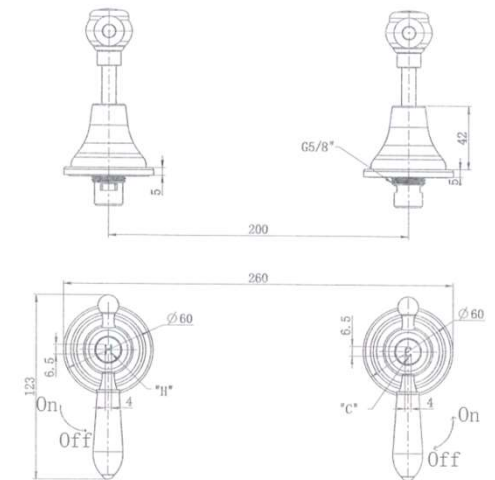

SPECIFICATIONS – BOR017

Bordeaux Wall Top Assemblies - Chrome

Features

- Made from solid brass
- Quarter turn
- Durable Electroplated finish
- European cartridge
- 1yr parts and labour warranty
- 15 years replacement warranty including finish

Cleaning & Care

- Regularly clean with mild soapy water
- Do not use harsh detergents, bleach or abrasive cleaners
- The use of any unsuitable cleaning products may damage the surface
- Refer to installation guide for correct installation
- Check for any product defects prior to installation

Available in