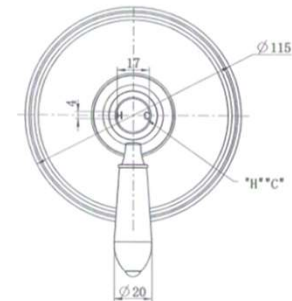

SPECIFICATIONS – BOR008

Bordeaux Shower Mixer- Chrome

Features

- Made from solid brass
- Durable Electroplated finish
- European cartridge
- 1yr parts and labour warranty
- 15 years replacement warranty including finish

Cleaning & Care

- Regularly clean with mild soapy water
- Do not use harsh detergents, bleach or abrasive cleaners
- The use of any unsuitable cleaning products may damage the surface
- Refer to installation guide for correct installation
- Check for any product defects prior to installation

Available in