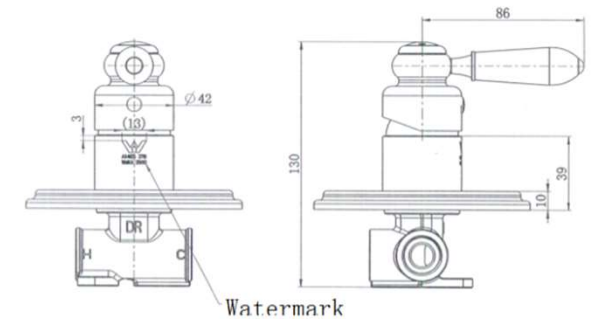

SPECIFICATIONS – BOR008

Bordeaux Shower Mixer- Chrome

Features

- Made from solid brass
- Durable Electroplated finish
- European cartridge
- 1yr parts and labour warranty
- 15 years replacement warranty including finish

Cleaning & Care

- Regularly clean with mild soapy water
- Do not use harsh detergents, bleach or abrasive cleaners
- The use of any unsuitable cleaning products may damage the surface
- Refer to installation guide for correct installation
- Check for any product defects prior to installation

Available in