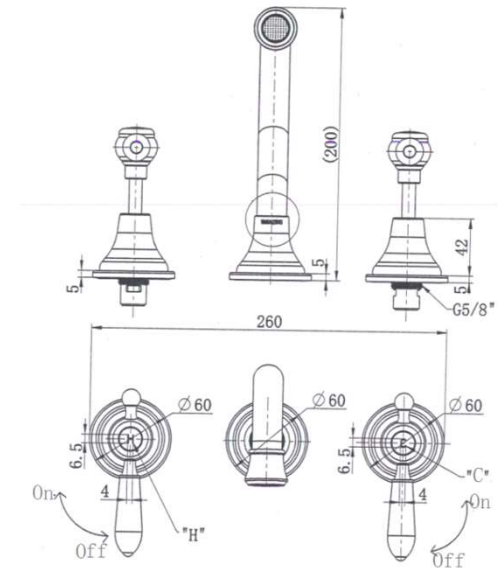

SPECIFICATIONS – BOR007

Bordeaux Wall Spa & Sink Set - Chrome

Features

- WELS 5 Star, 6L/min
- Registration number T36260
- Made from solid brass
- Durable Electroplated finish
- European cartridge
- 1yr parts and labour warranty
- 15 years replacement warranty including finish

Cleaning & Care

- Regularly clean with mild soapy water
- Do not use harsh detergents, bleach or abrasive cleaners
- The use of any unsuitable cleaning products may damage the surface
- Refer to installation guide for correct installation
- Check for any product defects prior to installation