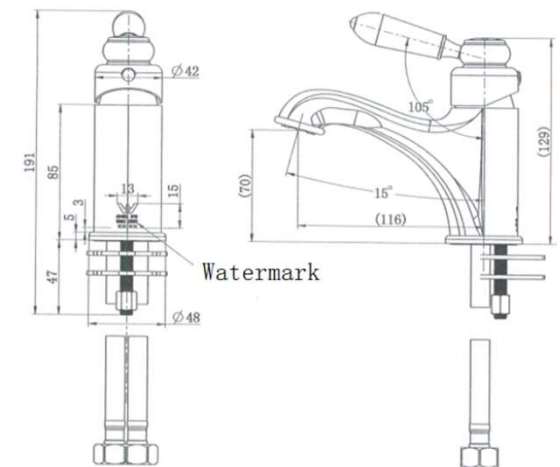

SPECIFICATIONS – BOR001BN

Bordeaux Basin Mixer – Brushed Nickel

Features

- WELS 5 Star, 5L/min
- Registration number T36256
- Made from solid brass
- Durable PVD finish
- European cartridge
- 1yr parts and labour warranty
- 15 years replacement warranty including finish

Cleaning & Care

- Regularly clean with mild soapy water
- Do not use harsh detergents, bleach or abrasive cleaners
- The use of any unsuitable cleaning products may damage the surface
- Refer to installation guide for correct installation
- Check for any product defects prior to installation

Available in