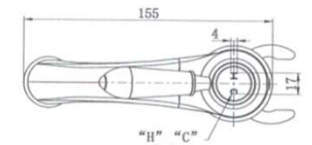

Cleaning & Care

- Regularly clean with mild soapy water
- Do not use harsh detergents, bleach or abrasive cleaners
- The use of any unsuitable cleaning products may damage the surface
- Refer to installation guide for correct installation
- Check for any product defects prior to installation