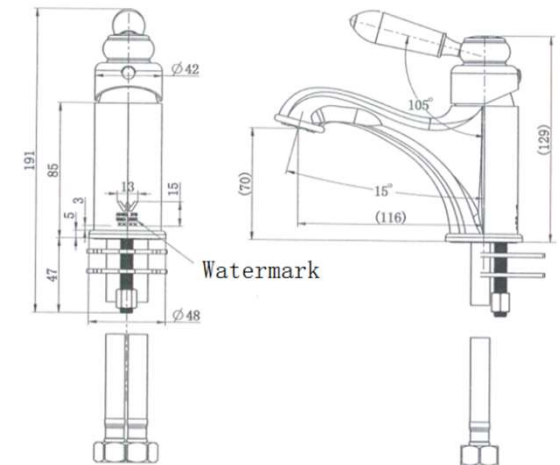

SPECIFICATIONS – BOR001BM

Bordeaux Basin Mixer – Brushed Bronze

Features

- WELS 5 Star, 5L/min
- Registration number T36256
- Made from solid brass
- Durable PVD finish
- European cartridge
- 1yr parts and labour warranty
- 15 years replacement warranty including finish

Cleaning & Care

- Regularly clean with mild soapy water
- Do not use harsh detergents, bleach or abrasive cleaners
- The use of any unsuitable cleaning products may damage the surface
- Refer to installation guide for correct installation
- Check for any product defects prior to installation

Available in