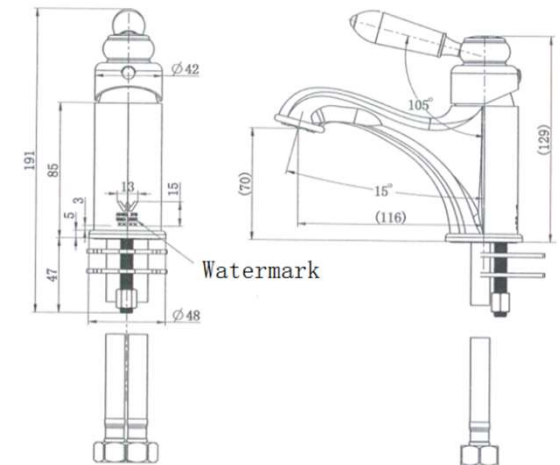

SPECIFICATIONS – BOR001BK

Bordeaux Basin Mixer – Matt Black

Features

- WELS 5 Star, 5L/min
- Registration number T36256
- Made from solid brass
- Durable Electroplated finish
- European cartridge
- 1yr parts and labour warranty
- 15 years replacement warranty including finish

Cleaning & Care

- Regularly clean with mild soapy water
- Do not use harsh detergents, bleach or abrasive cleaners
- The use of any unsuitable cleaning products may damage the surface
- Refer to installation guide for correct installation
- Check for any product defects prior to installation