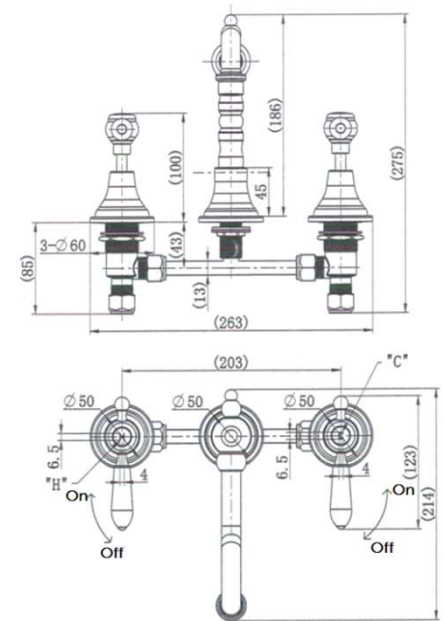

SPECIFICATIONS – BOR001-1

Bordeaux Basin Set – Chrome

Features

- WELS 5 Star, 6L/min
- Registration number T35481
- Made from solid brass
- Durable Electroplated finish
- European cartridge
- 1yr parts and labour warranty
- 15 years replacement warranty including finish

Cleaning & Care

- Regularly clean with mild soapy water
- Do not use harsh detergents, bleach or abrasive cleaners
- The use of any unsuitable cleaning products may damage the surface
- Refer to installation guide for correct installation
- Check for any product defects prior to installation