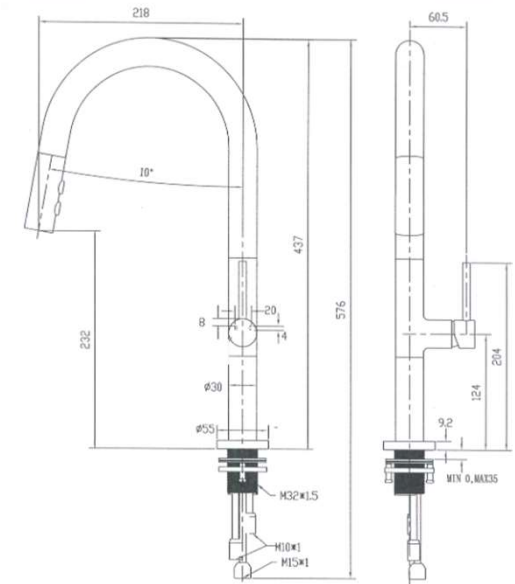

SPECIFICATIONS – BEN005

Bentlee Pull-Out Kitchen Mixer - Chrome

Features

- WELS 5 Star, 6L/min
- Registration number T36281
- Durable Electroplated finish
- Convenient Pull Out with Vege spray
- Pex split resistant hoses
- 1yr parts and labour warranty
- 15 years replacement warranty including finish

Available in

Chrome

Brushed Nickel